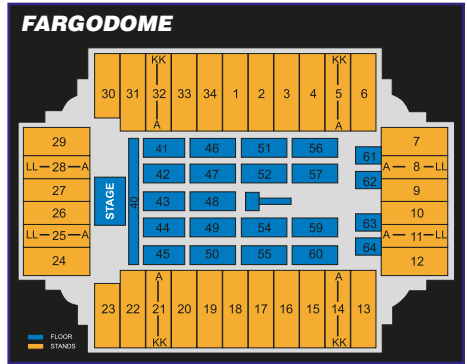

Concordia College Campus Map Key

1.	Bogstad Manor	E18
2.	Bogstad East	F18
3.	Park Region Hall	D16
	King Intercultural Center	
4.	President's Residence	E16
5.	Aasgaard House	E15
6.	Fjelstad Hall	C15
	Frida Nilsen Lounge	
7.	Mugaas Plant Operations Center	B14
	Parking Services	
8.	Berg Steam Plant	C14
9.	Bishop Whipple Hall	D14
10.	Grose Hall	D14
11.	Academy Hall	D13
12.	Knutson Campus Center	D13
	Campus Information	
	Centrum	
13.	Old Main	E13
14.	Brown Hall	B12
15.	Carl B. Ylvisaker Library	D12
16.	Lorentzsen Hall	E12
17.	Livedalen Hall	B11
18.	Normandy Center	B11
	Bookstore	
19.	Frances Frazier Comstock Theatre	C11
	Cyrus M. Running Gallery	
20.	Kjos Health Center	B10
21.	Hoyum Hall	B9
22.	Olin Art and Communications Center	C10
	TV-radio studios	
23.	Ivers Science Building	E11
	LB Auditorium	
24.	Jones Science Center	E10
	Fuglestad Auditorium	
25.	Hvidsten Hall of Music	B8
	Christiansen Recital Hall	
26.	Memorial Auditorium	C9
27.	Offutt Concourse	D8
	Birkeland Alumni Lounge	
28.	Olson Forum	E8
29.	Swimming Pool	D8
30.	Boe-Olsen Apartments	G10
31.	Advancement Center	G9
32.	International Center	G8
33.	Welcome Center	G8
34.	Hallett Hall	G6
35.	Townhouse West	I6
36.	Townhouse East	J6
37.	Grant Center	G5
	Offutt School of Business	
	Barry Auditorium	
38.	Erickson Hall	G4
39.	Transportation Services	I3
40.	Jake Christiansen Stadium	I2
41.	Observatory	K1
42.	Riverside Center (see inset)