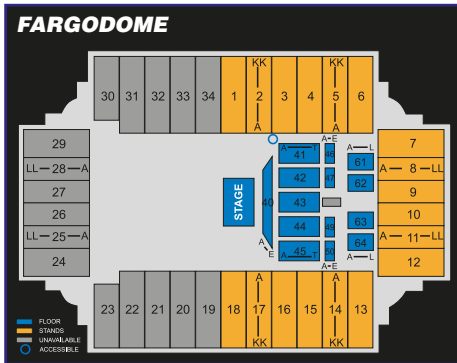

Concordia College Campus Map Key

1.	Bogstad Manor	E18
2.	Bogstad East	F18
3.	Park Region Hall	D16
	King Intercultural Center	
4.	President's Residence	E16
5.	Aasgaard House	E15
6.	Fjelstad Hall	C15
	Frida Nilsen Lounge	
7.	Mugaas Plant Operations Center	B14
	Parking Services	
8.	Berg Steam Plant	C14
9.	Bishop Whipple Hall	D14
10.	Grose Hall	D14
11.	Academy Hall	D13
12.	Knutson Campus Center	D13
	Campus Information	
	Centrum	
13.	Old Main	E13
14.	Brown Hall	B12
15.	Carl B. Ylvisaker Library	D12
16.	Lorentzsen Hall	E12
17.	Livedalen Hall	B11
18.	Normandy Center	B11
	Bookstore	
19.	Frances Frazier Comstock Theatre	C11
	Cyrus M. Running Gallery	
20.	Kjos Health Center	B10
21.	Hoyum Hall	B9
22.	Olin Art and Communications Center	C10
	TV-radio studios	
23.	Ivers Science Building	E11
	LB Auditorium	
24.	Jones Science Center	E10
	Fuglestad Auditorium	
25.	Hvidsten Hall of Music	B8
	Christiansen Recital Hall	
26.	Memorial Auditorium	C9
27.	Offutt Concourse	D8
	Birkeland Alumni Lounge	
28.	Olson Forum	E8
29.	Swimming Pool	D8
30.	Boe-Olsen Apartments	G10
31.	Advancement Center	G9
32.	International Center	G8
33.	Welcome Center	G8
34.	Hallett Hall	G6
35.	Townhouse West	I6
36.	Townhouse East	J6
37.	Grant Center	G5
	Offutt School of Business	
	Barry Auditorium	
38.	Erickson Hall	G4
39.	Transportation Services	I3
40.	Jake Christiansen Stadium	I2
41.	Observatory	K1
42.	Riverside Center (see inset)