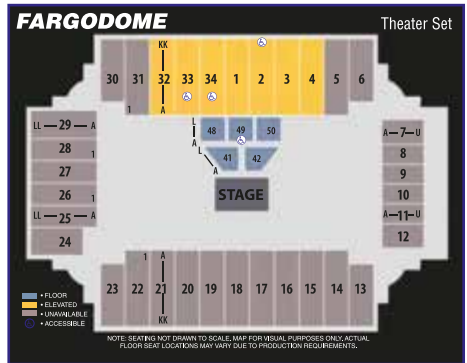

Concordia College Campus Map Key

1.	Bogstad Manor	E18
2.	Bogstad East	F18
3.	Park Region Hall	D16
	King Intercultural Center	
4.	President's Residence	E16
5.	Aasgaard House	E15
6.	Fjelstad Hall	C15
	Frida Nilsen Lounge	
7.	Mugaas Plant Operations Center	B14
	Parking Services	
8.	Berg Steam Plant	C14
9.	Bishop Whipple Hall	D14
10.	Grose Hall	D14
11.	Academy Hall	D13
12.	Knutson Campus Center	D13
	Campus Information	
	Centrum	
13.	Old Main	E13
14.	Brown Hall	B12
15.	Carl B. Ylvisaker Library	D12
16.	Lorentzsen Hall	E12
17.	Livedalen Hall	B11
18.	Normandy Center	B11
	Bookstore	
19.	Frances Frazier Comstock Theatre	C11
	Cyrus M. Running Gallery	
20.	Kjos Health Center	B10
21.	Hoyum Hall	B9
22.	Olin Art and Communications Center	C10
	TV-radio studios	
23.	Ivers Science Building	E11
	LB Auditorium	
24.	Jones Science Center	E10
	Fuglestad Auditorium	
25.	Hvidsten Hall of Music	B8
	Christiansen Recital Hall	
26.	Memorial Auditorium	C9
27.	Offutt Concourse	D8
	Birkeland Alumni Lounge	
28.	Olson Forum	E8
29.	Swimming Pool	D8
30.	Boe-Olsen Apartments	G10
31.	Advancement Center	G9
32.	International Center	G8
33.	Welcome Center	G8
34.	Hallett Hall	G6
35.	Townhouse West	I6
36.	Townhouse East	J6
37.	Grant Center	G5
	Offutt School of Business	
	Barry Auditorium	
38.	Erickson Hall	G4
39.	Transportation Services	I3
40.	Jake Christiansen Stadium	I2
41.	Observatory	K1
42.	Riverside Center (see inset)