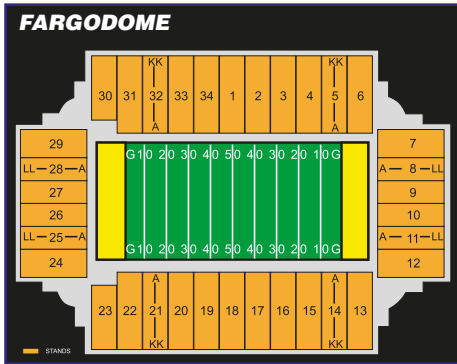

Concordia College Campus Map Key

1.	Bogstad Manor	E18
2.	Bogstad East	F18
3.	Park Region Hall	D16
	King Intercultural Center	
4.	President's Residence	E16
5.	Aasgaard House	E15
6.	Fjelstad Hall	C15
	Frida Nilsen Lounge	
7.	Mugaas Plant Operations Center	B14
	Parking Services	
8.	Berg Steam Plant	C14
9.	Bishop Whipple Hall	D14
10.	Grose Hall	D14
11.	Academy Hall	D13
12.	Knutson Campus Center	D13
	Campus Information	
	Centrum	
13.	Old Main	E13
14.	Brown Hall	B12
15.	Carl B. Ylvisaker Library	D12
16.	Lorentzsen Hall	E12
17.	Livedalen Hall	B11
18.	Normandy Center	B11
	Bookstore	
19.	Frances Frazier Comstock Theatre	C11
	Cyrus M. Running Gallery	
20.	Kjos Health Center	B10
21.	Hoyum Hall	B9
22.	Olin Art and Communications Center	C10
	TV-radio studios	
23.	Ivers Science Building	E11
	LB Auditorium	
24.	Jones Science Center	E10
	Fuglestad Auditorium	
25.	Hvidsten Hall of Music	B8
	Christiansen Recital Hall	
26.	Memorial Auditorium	C9
27.	Offutt Concourse	D8
	Birkeland Alumni Lounge	
28.	Olson Forum	E8
29.	Swimming Pool	D8
30.	Boe-Olsen Apartments	G10
31.	Advancement Center	G9
32.	International Center	G8
33.	Welcome Center	G8
34.	Hallett Hall	G6
35.	Townhouse West	I6
36.	Townhouse East	J6
37.	Grant Center	G5
	Offutt School of Business	
	Barry Auditorium	
38.	Erickson Hall	G4
39.	Transportation Services	I3
40.	Jake Christiansen Stadium	I2
41.	Observatory	K1
42.	Riverside Center (see inset)