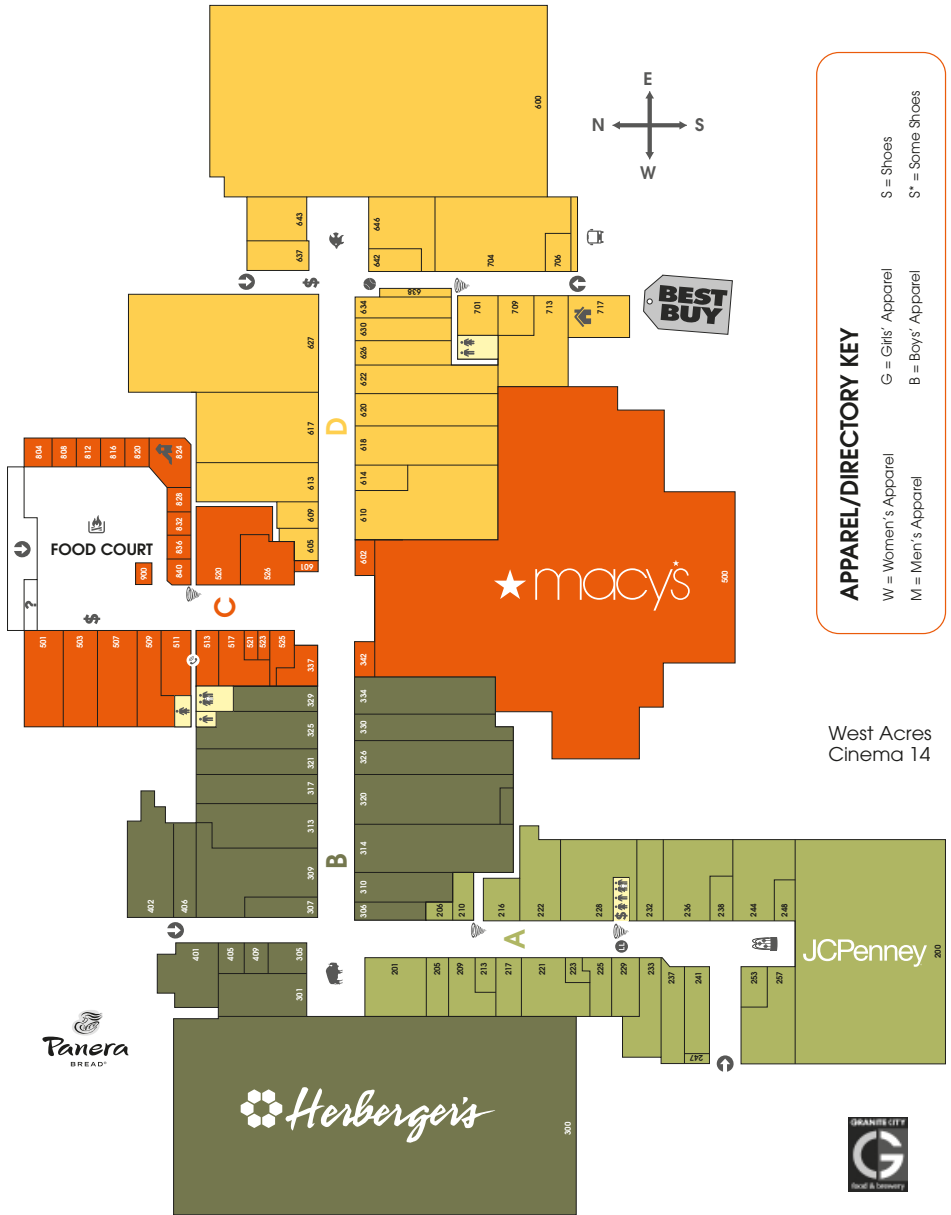

WEST ACRES

APPAREL/DIRECTORY KEY

W = Women's Apparel
M = Men's Apparel
G = Girls' Apparel
B = Boys' Apparel
S = Shoes
S* = Some Shoes

West Acres Cinema 14

Herberger's

JCPenney

LEGEND

- Aquarium
- Guest Services/Mall Cards
- Mail Entrance
- Restrooms - Men
- ATM
- Fireplace
- Mail Management Office/
  Mail Cards
  (Monday - Friday, 8 a.m. - 5 p.m.)
- Restrooms - Women
- Buffalo Sculpture
- Fountain
- Restrooms - Family
  Nursing Room
- Roger Maris Museum
- BCBSND Recess West
- Courtesy Telephones
- Restrooms - Men
- Community Room
- Lower Level
- Transit Hub - Bus Stop