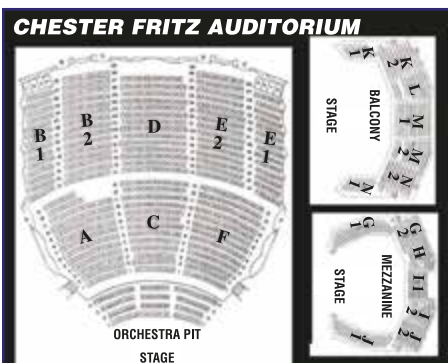

VISITOR PARKING PERMITS—STUDENT CENTER INFO DESK or 121 SELVIG HALL

THINGS TO DO

Here are few Ideas to help jog your memory when you are wondering what to do.

Chester Fritz Auditorium

Offers an array of national entertainment including country music, Broadway theatre, children's and special performances. Seating capacity is 2,400.