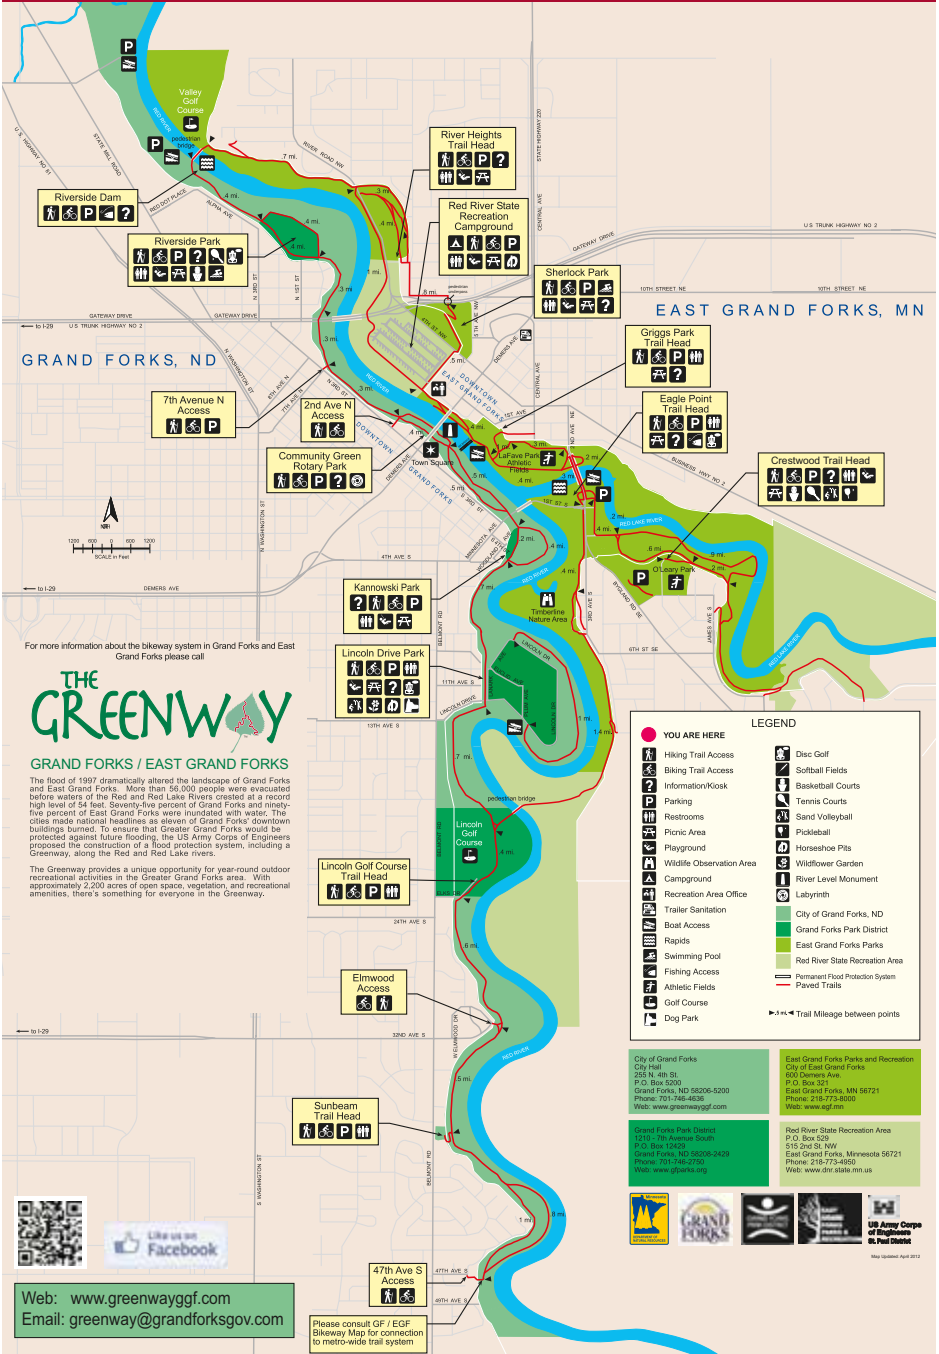

The Greenway

Grand Forks / East Grand Forks

THE GREENWAY

GRAND FORKS / EAST GRAND FORKS

YOU ARE HERE

- Hiking Trail Access
- Biking Trail Access
- Information/Kiosk
- Parking
- Restrooms
- Picnic Area
- Wildlife Observation Area
- Campground
- Recreation Area Office
- Trailer Sanitation
- Boat Access
- Rapids
- Swimming Pool
- Fishing Access
- Athletic Fields
- Golf Course
- Dog Park

LEGEND

- Disc Golf
- Softball Fields
- Basketball Courts
- Tennis Courts
- Sand Volleyball
- Pickleball
- Horseshoe Pits
- Wildflower Garden
- River Level Monument
- Labyrinth
- City of Grand Forks, ND
- Grand Forks Park District
- East Grand Forks Parks
- Red River State Recreation Area
- Permanent Flood Protection System
- Paved Trails
- Trail Mileage between points

City of Grand Forks
City Hall
215 N. 4th St.
P.O. Box 5200
Grand Forks, ND 58206-5200
Phone: 701.746.4036
Web: www.greenwaygf.com

East Grand Forks and Recreation
City of East Grand Forks
600 Demers Ave.
P.O. Box 321
East Grand Forks, MN 56721
Phone: 218.773.8500
Web: www.egf.org

Grand Forks Park District
1210 - 7th Avenue South
P.O. Box 10423
Grand Forks, ND 58508-2420
Phone: 701.746.9750
Web: www.gfparks.org

Red River State Recreation Area
P.O. Box 352
515 2nd St. NW
East Grand Forks, Minnesota 56721
Phone: 218.773.4660
Web: www.dnr.state.mn.us

Web: www.greenwaygf.com
Email: greenway@grandforksgov.com