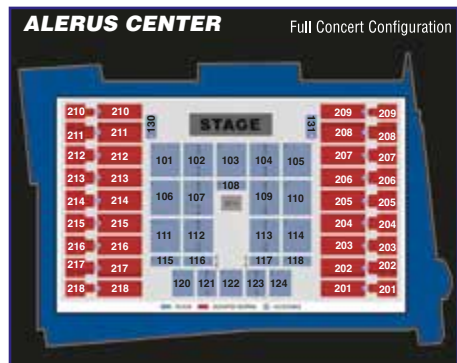

VISITOR PARKING PERMITS—STUDENT CENTER INFO DESK or 121 SELVIG HALL

THINGS TO DO

Here are few Ideas to help jog your memory when you are wondering what to do.

Chester Fritz Auditorium

Offers an array of national entertainment including country music, Broadway theatre, children's and special performances. Seating capacity is 2,400.