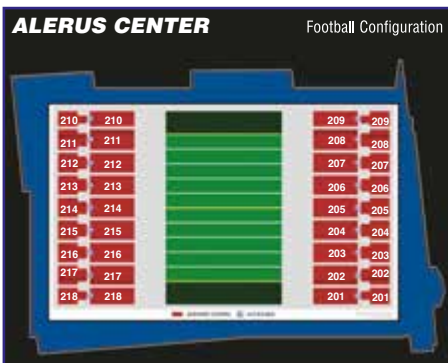

VISITOR PARKING PERMITS—STUDENT CENTER INFO DESK or 121 SELVIG HALL

THINGS TO DO

Here are few Ideas to help jog your memory when you are wondering what to do.

Chester Fritz Auditorium

Offers an array of national entertainment including country music, Broadway theatre, children's and special performances. Seating capacity is 2,400.