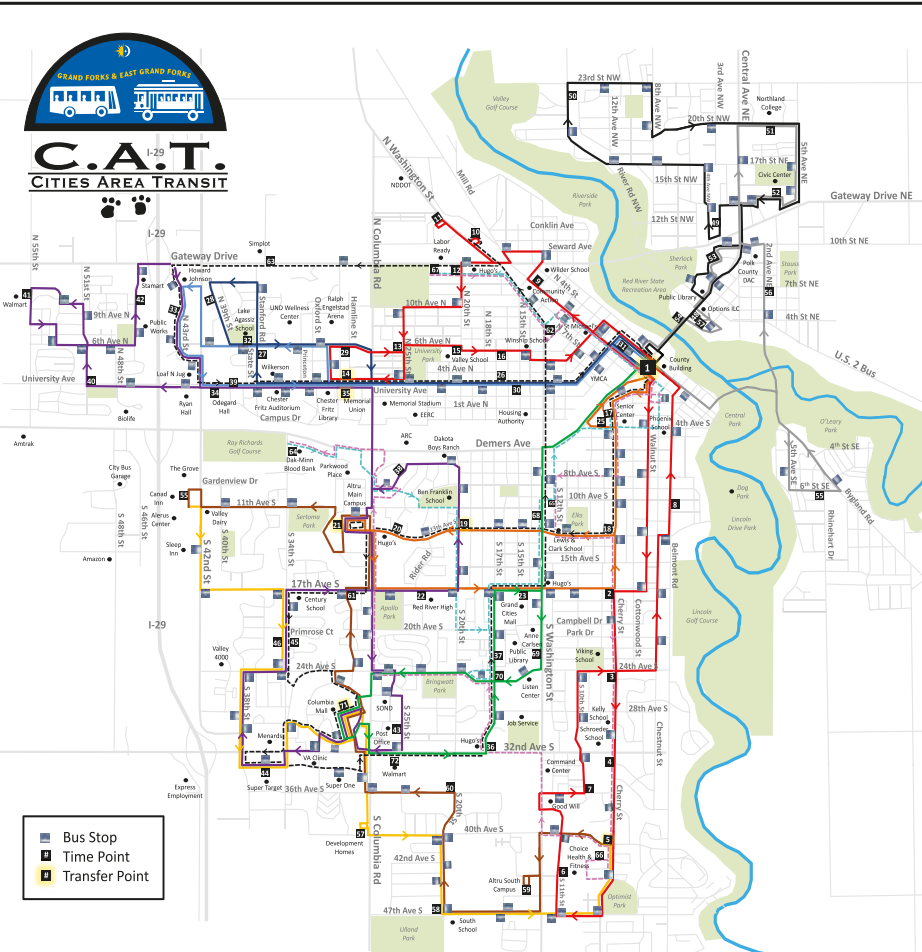

Bus Stop
	Time Point
	Transfer Point

Night Route					
21	Altru Rehab	6:10	7:10	8:10	9:10
71	Columbia Mall	6:17	7:17	8:17	9:17
44	Super Target	6:20	7:20	8:20	9:20
72	Walmart	6:25	7:25	8:25	9:25
36	Hugo's	6:27	7:27	8:27	9:27
23	Grand Cities Mall	6:30	7:30	8:30	9:30
62	Listen Drop-In	6:35	7:35	8:35	9:35
10	Home of Economy	6:40	7:40	8:40	x
63	Simplot	6:43	7:43	8:43	9:43
33	N 43rd St Shelter	6:45	7:45	8:45	9:45
35	Memorial Union	6:50	7:50	8:50	9:50
1	MTC	6:57	7:57	8:57	9:57
17	The Link	6:59	7:59	8:59	x
18	13th Ave & Cherry	7:02	8:02	9:02	x
20	Hugo's	7:07	8:07	9:07	x