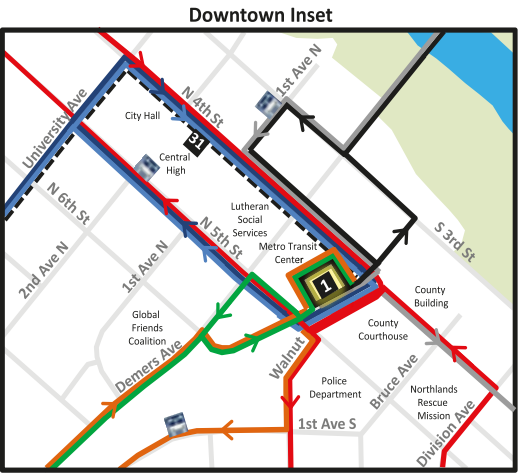

Bus Stop
	Time Point
	Transfer Point

Night Route					
21	Altru Rehab	6:10	7:10	8:10	9:10
71	Columbia Mall	6:17	7:17	8:17	9:17
44	Super Target	6:20	7:20	8:20	9:20
72	Walmart	6:25	7:25	8:25	9:25
36	Hugo's	6:27	7:27	8:27	9:27
23	Grand Cities Mall	6:30	7:30	8:30	9:30
62	Listen Drop-In	6:35	7:35	8:35	9:35
10	Home of Economy	6:40	7:40	8:40	x
63	Simplot	6:43	7:43	8:43	9:43
33	N 43rd St Shelter	6:45	7:45	8:45	9:45
35	Memorial Union	6:50	7:50	8:50	9:50
1	MTC	6:57	7:57	8:57	9:57
17	The Link	6:59	7:59	8:59	x
18	13th Ave & Cherry	7:02	8:02	9:02	x
20	Hugo's	7:07	8:07	9:07	x