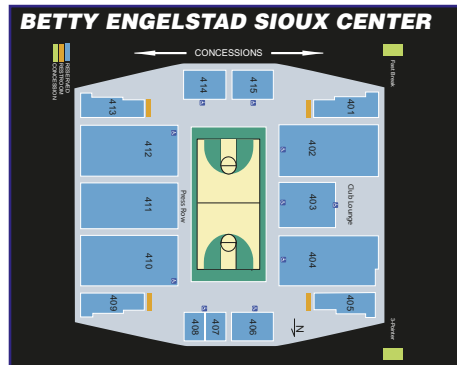

CROOKSTON CAMPUS DIRECTORY

- J7 Admissions**
- L7 Agricultural Research Center (ARC)**
 - Northwest Research & Outreach Center (NWROC)
 - Youngquist Auditorium
- K7 Berglund Laboratory**
- O3 Centennial Hall**
 - Residential Life Office
 - Campus Security Office
- I3 Dowell Hall**
 - Alselth NWAS Business Boardroom
- H2 Early Childhood Building**
- Q4 Evergreen Hall**
 - Evergreen Grill
- H4 Heating Plant**
- Q2 Heritage Hall**
 - Harris A. Peterson Classroom
- J6 Hill Hall**
 - International Programs Office
 - Registrar's Office
- K2 Kiehle Building** (2nd Floor)
 - Kiehle Auditorium
- I5 Kiser Building**
- J2 Library**
- M5 Lysaker Gymnasium**
- L6 McCall Hall**
- J7 Owen Hall**
 - Center for Adult Learning (CAL)
 - Financial Aid & Scholarships
- J5 Peterson Gazebo**
- H8 Production Horticulture**
- I4 Sargeant Conference Center** (2nd Floor)
 - Eagles Nest
- I5 Sargeant Student Center** (2nd Floor)
 - Bookstore
 - Health Services
 - Information Desk
 - Minnesota Room
 - Northern Lights Lounge
 - Prairie Room
- K6 Selvig Hall**
 - Administrative Offices
 - Business Affairs Office
- O4 Skyberg Hall**
 - Athletic Offices
 - Lysaker Gymnasium
- E2 University Teaching & Outreach Center (UTOC)**
 - Arena & Studios
 - Agricultural Utilization Research Institute (AURI)
 - U of M Extension, Regional Office
- M4 Wellness Center Site**

VISITOR PARKING PERMITS—STUDENT CENTER INFO DESK or 121 SELVIG HALL

THINGS TO DO

Here are few Ideas to help jog your memory when you are wondering what to do.

Chester Fritz Auditorium

Offers an array of national entertainment including country music, Broadway theatre, children's and special performances. Seating capacity is 2,400.