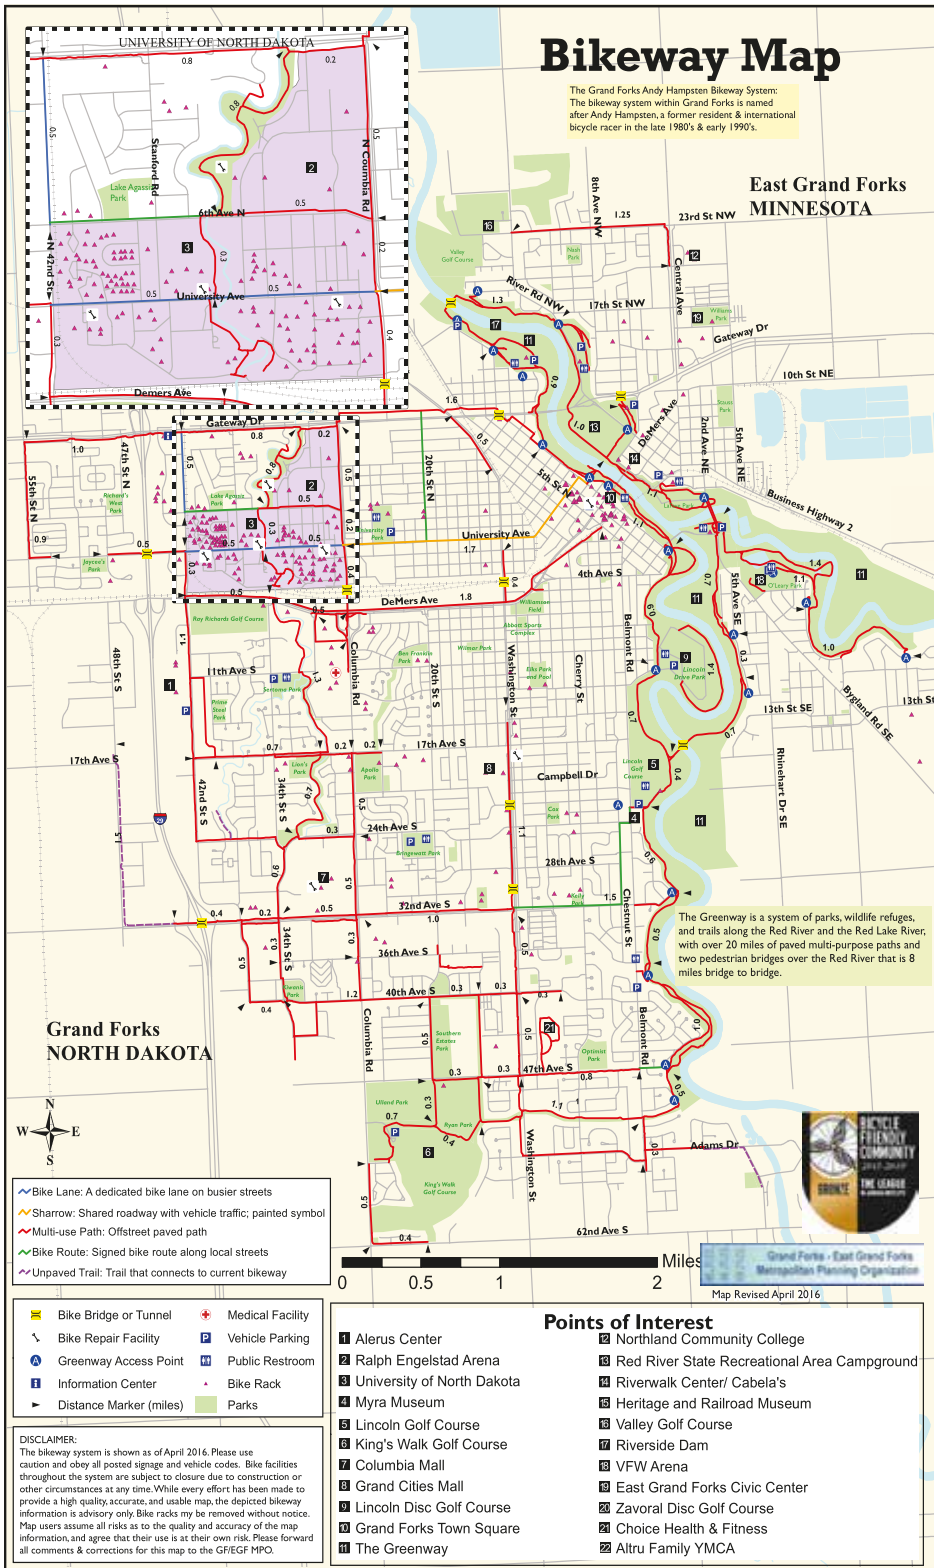

Bikeway Map

East Grand Forks
MINNESOTA

Grand Forks
NORTH DAKOTA

- Bike Lane: A dedicated bike lane on busier streets
- Shared roadway with vehicle traffic; painted symbol
- Multi-use Path; Offstreet paved path
- Bike Route: Signed bike route along local streets
- Unpaved Trail: Trail that connects to current bikeway

Bike Bridge or Tunnel	Medical Facility
Bike Repair Facility	Vehicle Parking
Greenway Access Point	Public Restroom
Information Center	Bike Rack
Distance Marker (miles)	Parks

Map Revised April 2016
Grand Forks - East Grand Forks Metropolitan Planning Organization

Points of Interest

1 Alerus Center	2 Northland Community College
3 Ralph Engelstad Arena	3 Red River State Recreational Area Campground
3 University of North Dakota	4 Riverwalk Center/ Cabela's
4 Myra Museum	5 Heritage and Railroad Museum
5 Lincoln Golf Course	5 Valley Golf Course
6 King's Walk Golf Course	7 Riverside Dam
7 Columbia Mall	8 FFW Arena
8 Grand Cities Mall	9 East Grand Forks Civic Center
9 Lincoln Disc Golf Course	10 Zavoral Disc Golf Course
10 Grand Forks Town Square	11 Choice Health & Fitness
11 The Greenway	12 Altru Family YMCA