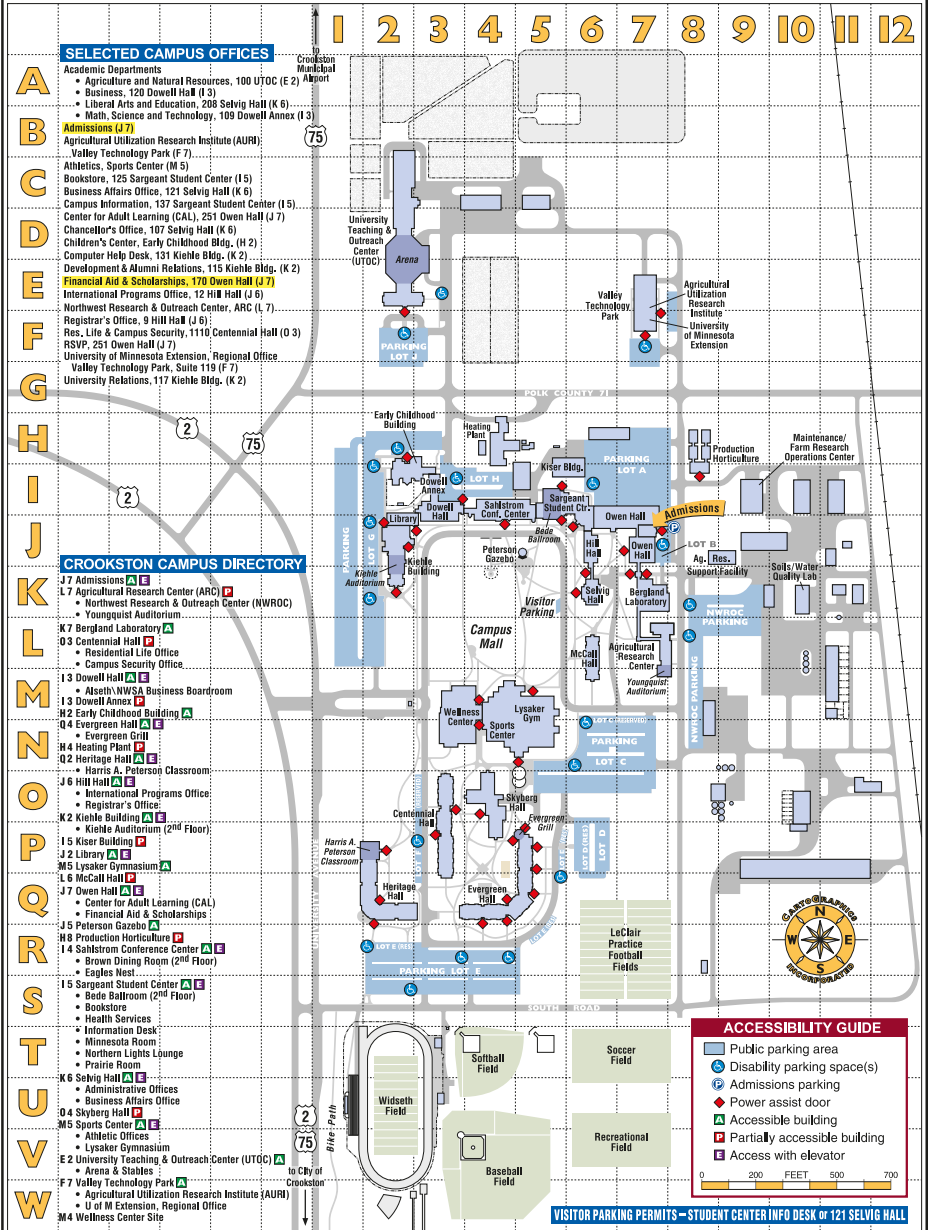

UNIVERSITY OF MINNESOTA Crookston Campus

Copyright © 2015 Regents of the University of Minnesota

SELECTED CAMPUS OFFICES

CROOKSTON CAMPUS DIRECTORY

- **J7 Admissions**
- **L7 Agricultural Research Center (ARC)**
  - Northwest Research & Outreach Center (NWROC)
  - Youngquist Auditorium
- **K7 Berglund Laboratory**
- **O3 Centennial Hall**
  - Residential Life Office
  - Campus Security Office
- **I3 Dowell Hall**
  - Alselth NWAS Business Boardroom
- **H2 Early Childhood Building**
- **Q4 Evergreen Hall**
  - Evergreen Grill
- **H4 Heating Plant**
- **Q2 Heritage Hall**
  - Harris A. Peterson Classroom
- **J6 Hill Hall**
  - International Programs Office
  - Registrar's Office
- **K2 Kiehle Building** (2nd Floor)
  - Kiehle Auditorium
- **I5 Kiser Building**
- **J2 Library**
- **M5 Lysaker Gymnasium**
- **L6 McCall Hall**
- **J7 Owen Hall**
  - Center for Adult Learning (CAL)
  - Financial Aid & Scholarships
- **J5 Peterson Gazebo**
- **H8 Production Horticulture**
- **I4 Sargeant Conference Center** (2nd Floor)
  - Eagles Nest
- **I5 Sargeant Student Center** (2nd Floor)
  - Bookstore
  - Health Services
  - Information Desk
  - Minnesota Room
  - Northern Lights Lounge
  - Prairie Room
- **K6 Selvig Hall**
  - Administrative Offices
  - Business Affairs Office
- **O4 Skyberg Hall**
  - Athletic Offices
  - Lysaker Gymnasium
- **E2 University Teaching & Outreach Center (UTOC)**
  - Arena & Studios
  - Agricultural Utilization Research Institute (AURI)
  - U of M Extension, Regional Office
- **M4 Wellness Center Site**

ACCESSIBILITY GUIDE

- Public parking area
- Disability parking space(s)
- Admissions parking
- Power assist door
- Accessible building
- Partially accessible building
- Access with elevator

0 200 500 700 FEET

VISITOR PARKING PERMITS—STUDENT CENTER INFO DESK or 121 SELVIG HALL