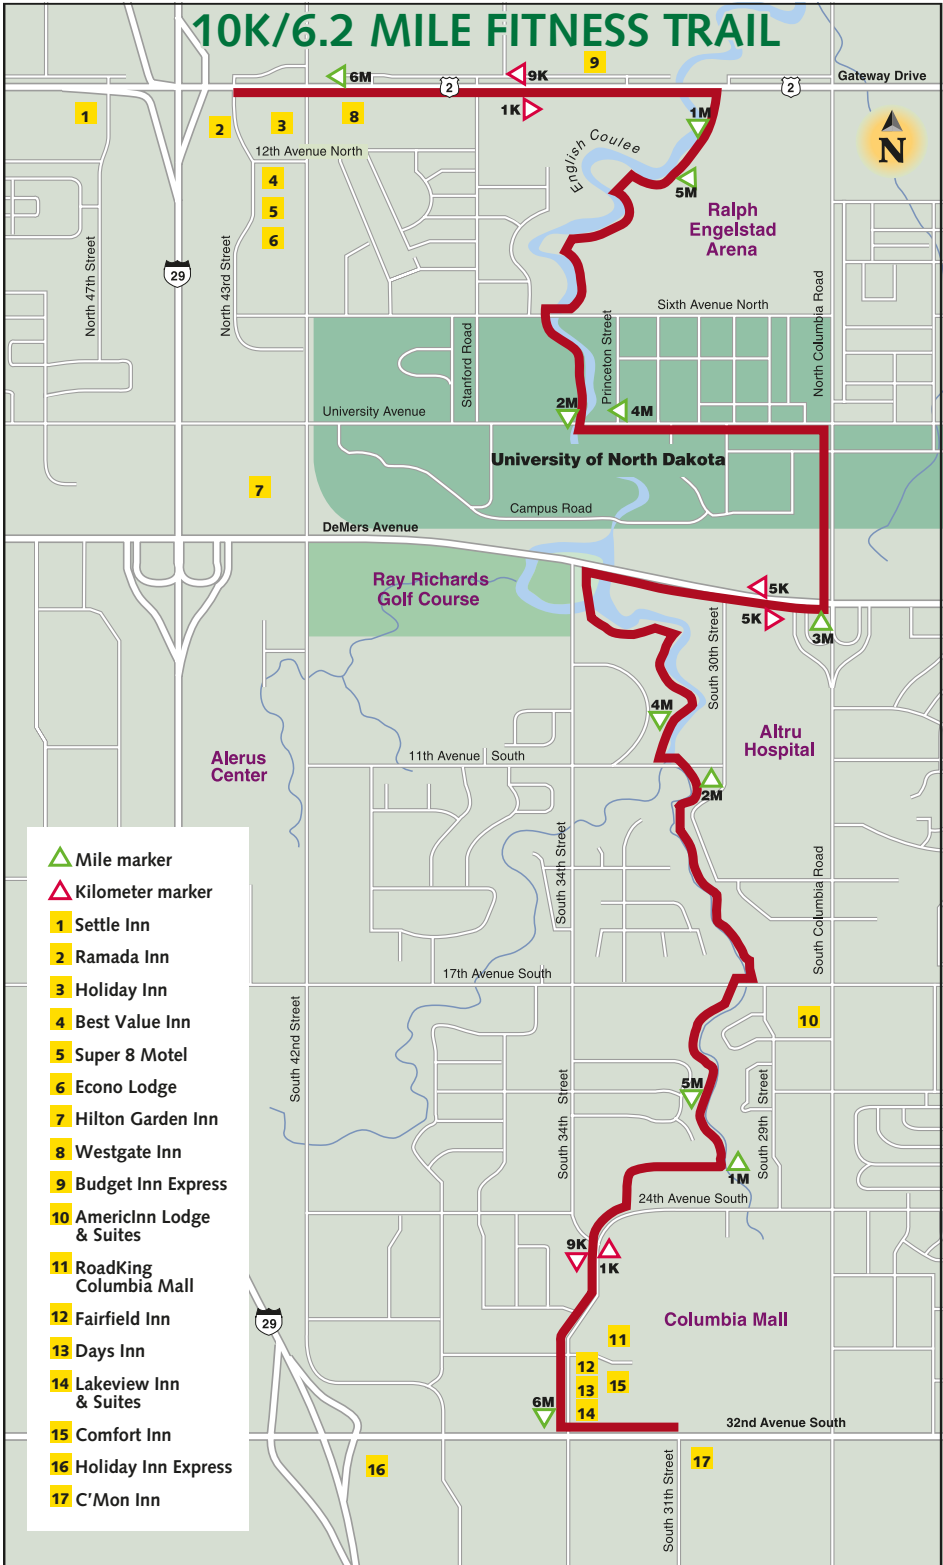

Questions or Comments?

SMARTSEARCH

5606 1st Ave N • Grand Forks, ND 58203 • 701-738-0303
www.SmartSearch.info

Cover Photo By Dave Bruner Photography

10K/6.2 MILE FITNESS TRAIL

-  Mile marker
-  Kilometer marker
-  1 Settle Inn
-  2 Ramada Inn
-  3 Holiday Inn
-  4 Best Value Inn
-  5 Super 8 Motel
-  6 Econo Lodge
-  7 Hilton Garden Inn
-  8 Westgate Inn
-  9 Budget Inn Express
-  10 AmeriInn Lodge & Suites
-  11 RoadKing Columbia Mall
-  12 Fairfield Inn
-  13 Days Inn
-  14 Lakeview Inn & Suites
-  15 Comfort Inn
-  16 Holiday Inn Express
-  17 C' Mon Inn

The Greenway provides a unique opportunity for year-round outdoor recreational activities in the Greater Grand Forks area. With approximately 2,200 acres of open space, vegetation, and recreational amenities, there's something for everyone in the Greenway.