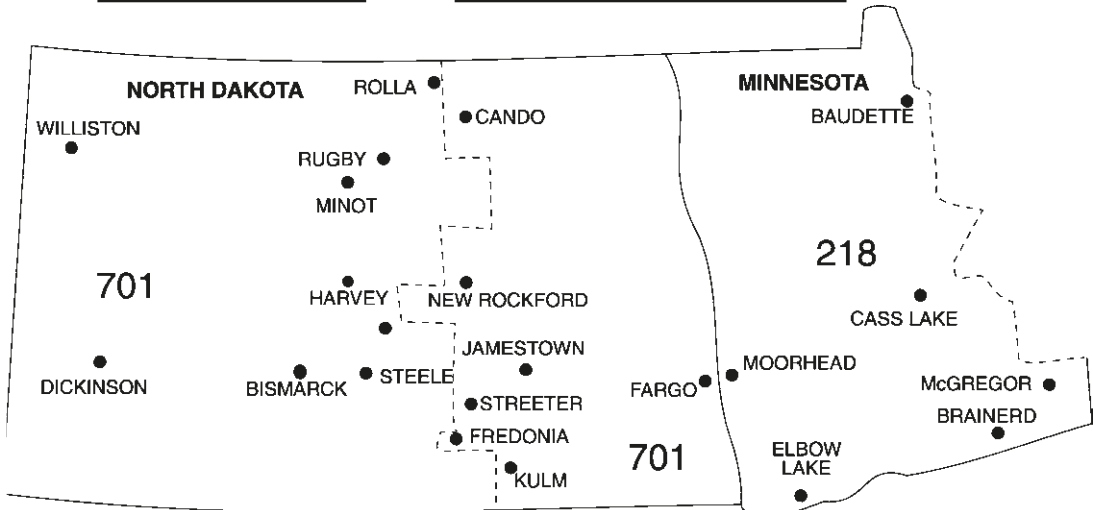

1. City Hall
2. Courthouse
3. Depot
4. Ely Elementary
5. Fairgrounds
6. Hospital
7. Library
8. Memorial Hall
9. Post Office
10. Rugby High School

LONG DISTANCE CALLING

LATA's (Local Access and Transport Areas)

FARGO/BRAINERD LATA

Fargo/Brainerd LATA

LATAs

LATAs are boundaries for telephone customers.

A LATA is a geographic area within which the local telephone company provides local communication services, plus access to the telephone network.

INTERLATA calls are placed to locations within your **LATA**, and placed from your LATA to another **LATA**.

BISMARCK LATA

FARGO/BRAINERD LATA

NORTH DAKOTA STATE PREFIX GUIDE

AREA CODE 701 • CENTRAL TIME ZONE (*MOUNTAIN TIME ZONE)