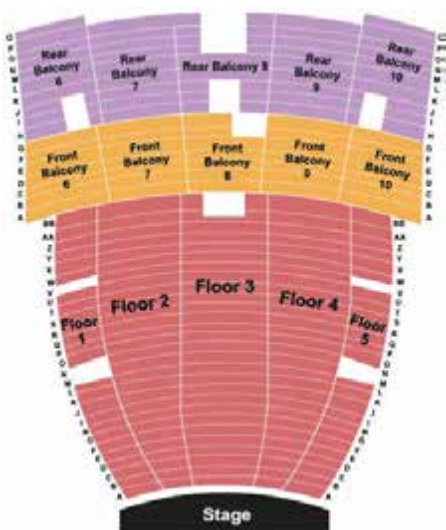

WACO HALL

WACO HIPPODROME THEATRE

Baylor University Campus

One Bear Place #97262 | Waco

Administrative Offices: **254-710-2910**

Waco Symphony: **254-710-0851**

Ticket Office: **254-710-1319**

www.Baylor.edu/wacohall