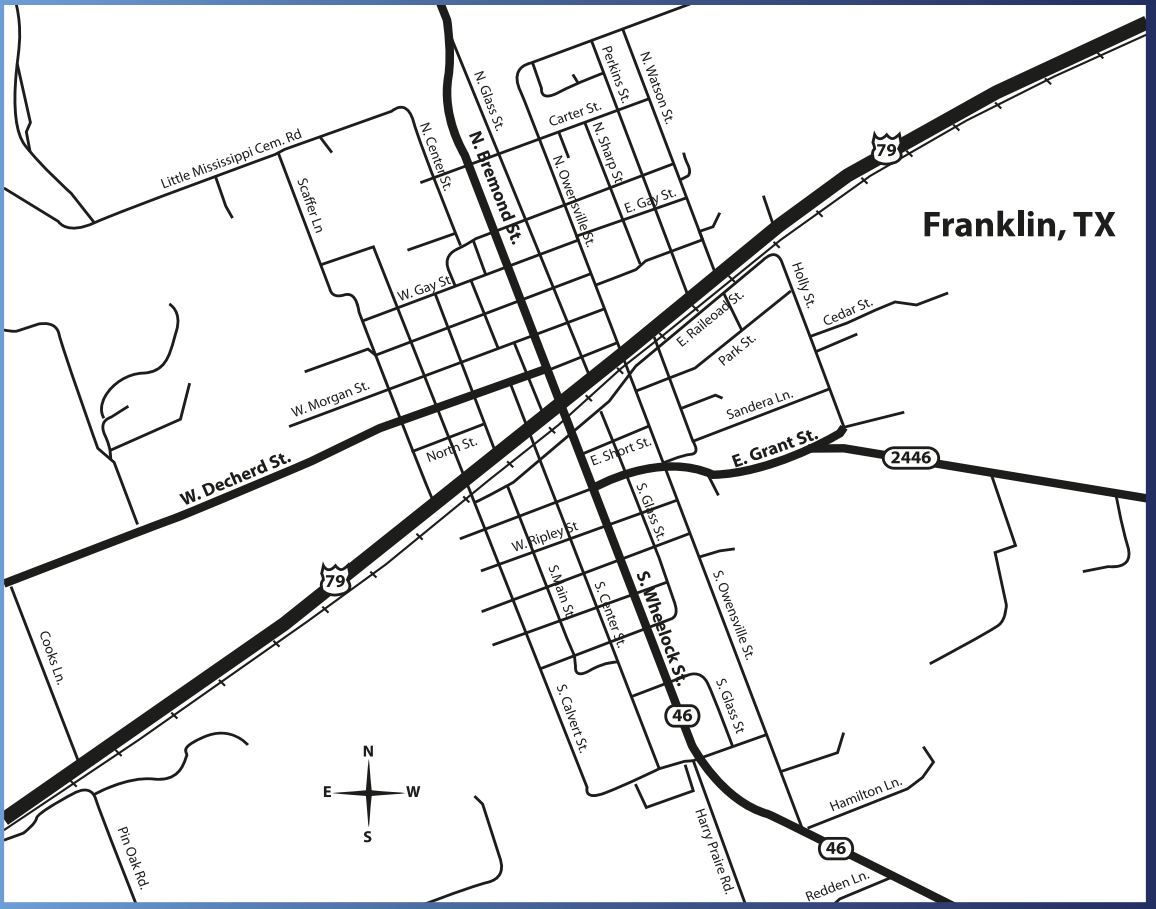

Franklin, TX