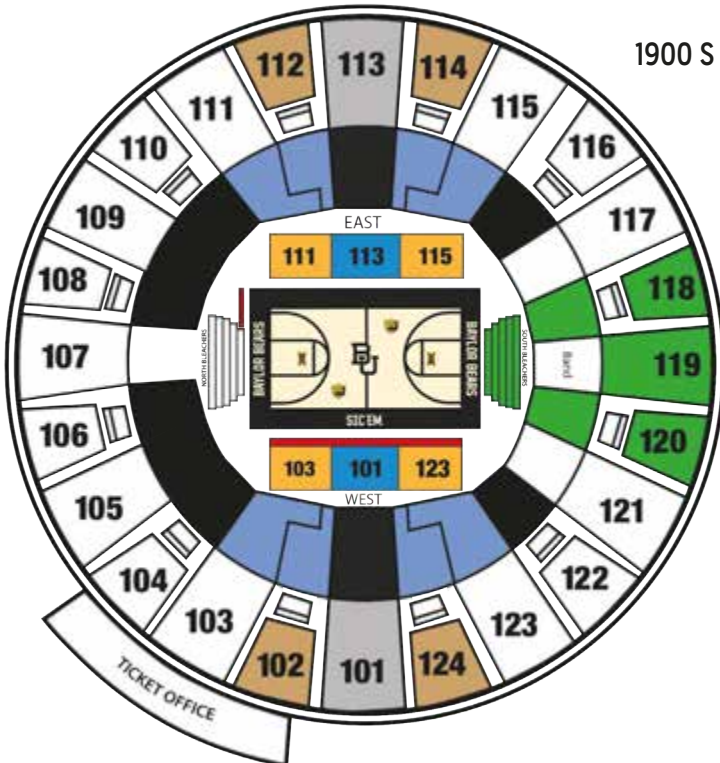

FERRELL CENTER

Baylor University

1900 S University Parks Dr | Waco

Tickets: **254-710-1000**

Or: **254-710-8110**

www.BaylorBears.com

EXTRACO EVENTS CENTER

Home of the Heart of Texas Fair & Rodeo