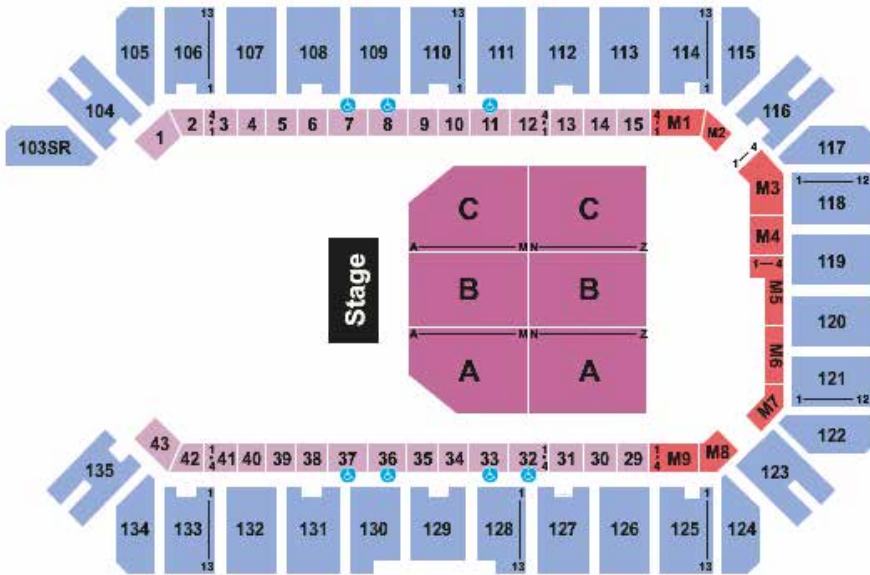

FERRELL CENTER

Baylor University

1900 S University Parks Dr | Waco

Tickets: **254-710-1000**

Or: **254-710-8110**

www.BaylorBears.com

EXTRACO EVENTS CENTER

Home of the Heart of Texas Fair & Rodeo