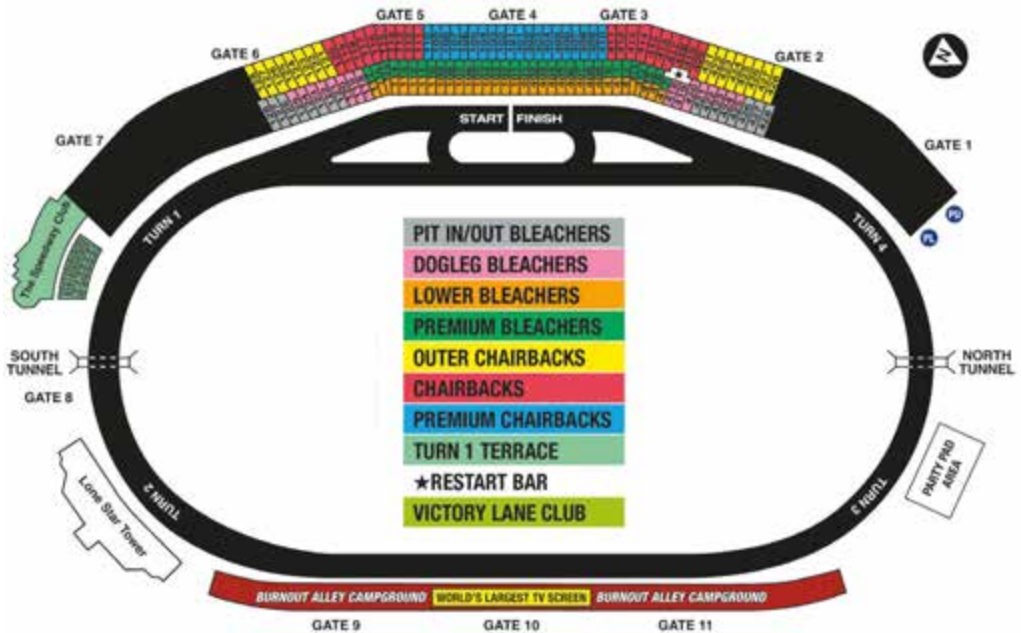

TEXAS MOTOR SPEEDWAY

3545 Lone Star Circle | Fort Worth

Tickets & Info: **817-215-8500**

www.TexasMotorSpeedway.com