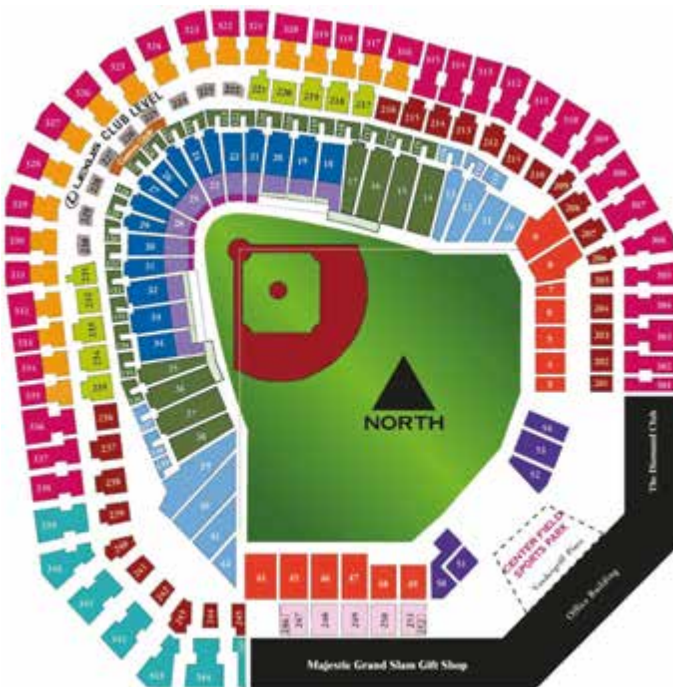

EXTRACO EVENTS CENTER

Home of the Heart of Texas Fair & Rodeo

4601 Bosque Blvd. | Waco

Tickets & Info: **254-776-1660** • www.HotFair.com

RANGERS BALLPARK IN ARLINGTON

1000 Ballpark Way at I-30 | Arlington

General Information:

817-273-5222

Texas Rangers Tickets:

817-726-4377

Special Services:

817-273-5131

Ballpark Tours:

817-273-5600

Rangers.mlb.com