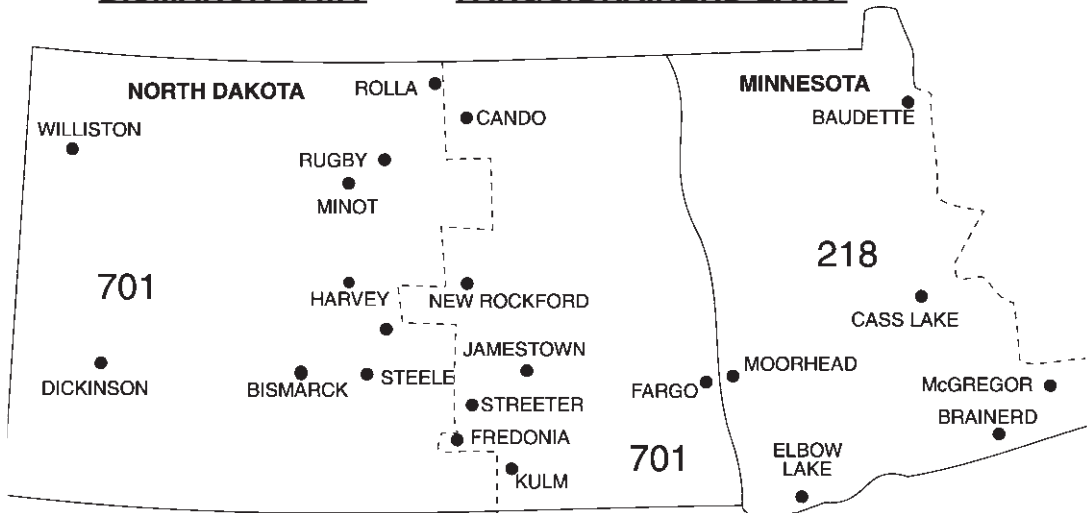

LONG DISTANCE CALLING

LATA's (Local Access and Transport Areas)

FARGO/BRAINERD LATA

LATAs

LATAs are boundaries for telephone customers.

A LATA is a geographic area within which the local telephone company provides local communication services, plus access to the telephone network.

INTERLATA calls are placed to locations within your **LATA**, and placed from your LATA to another **LATA**.

BISMARCK LATA

FARGO/BRAINERD LATA

NORTH DAKOTA STATE PREFIX GUIDE

AREA CODE 701 • CENTRAL TIME ZONE (*MOUNTAIN TIME ZONE)