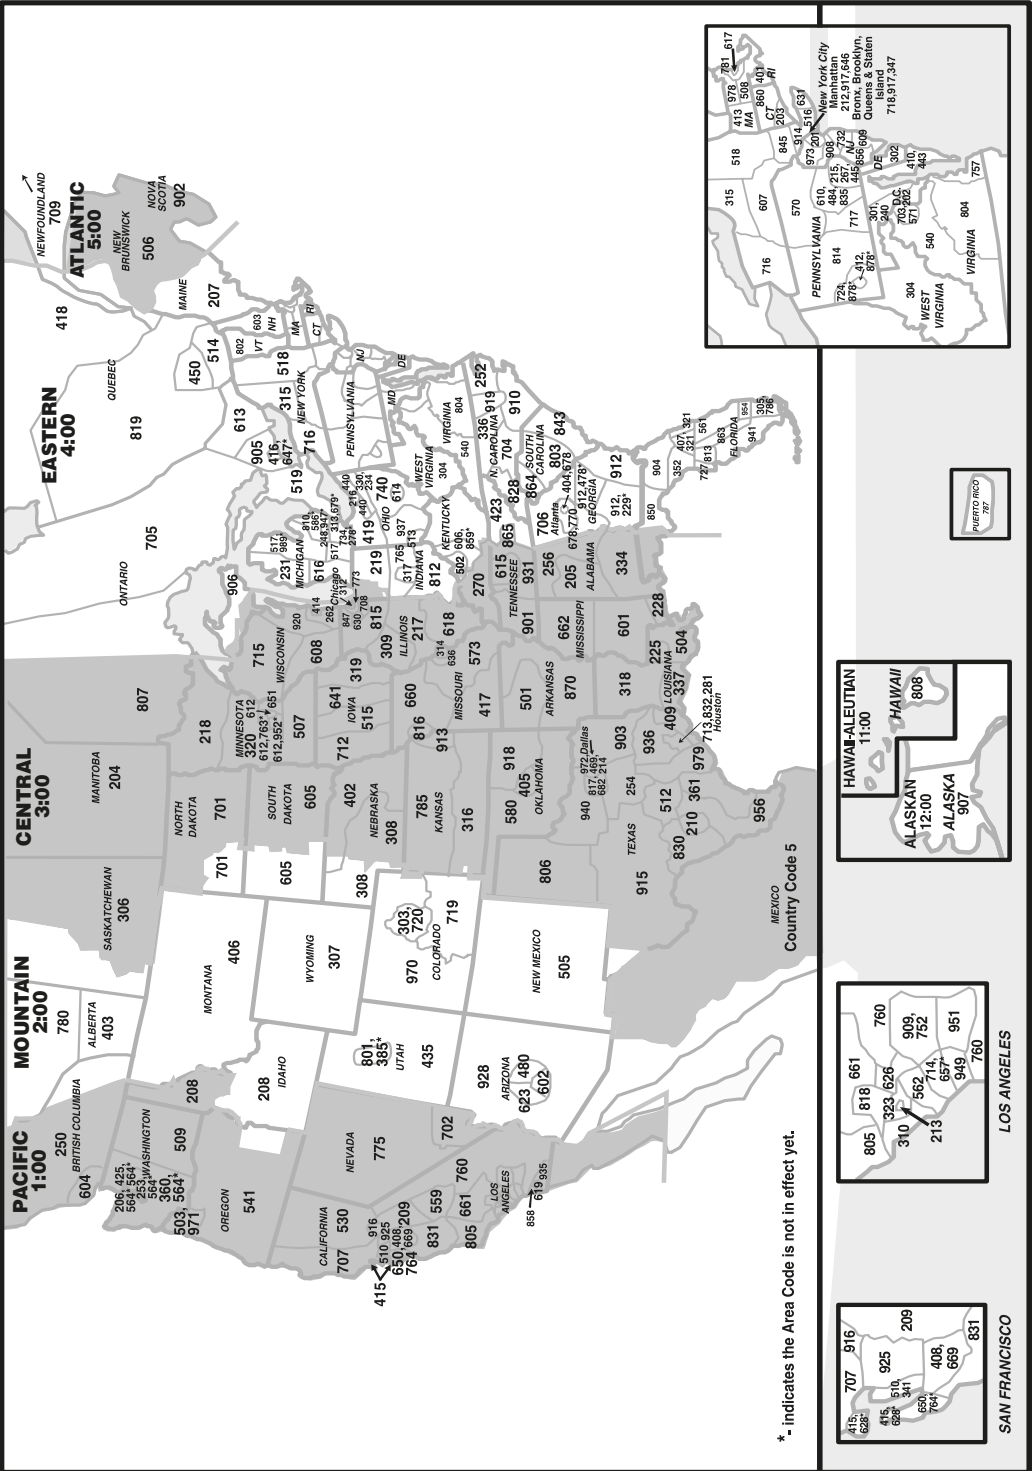

AREA CODES & TIME ZONES